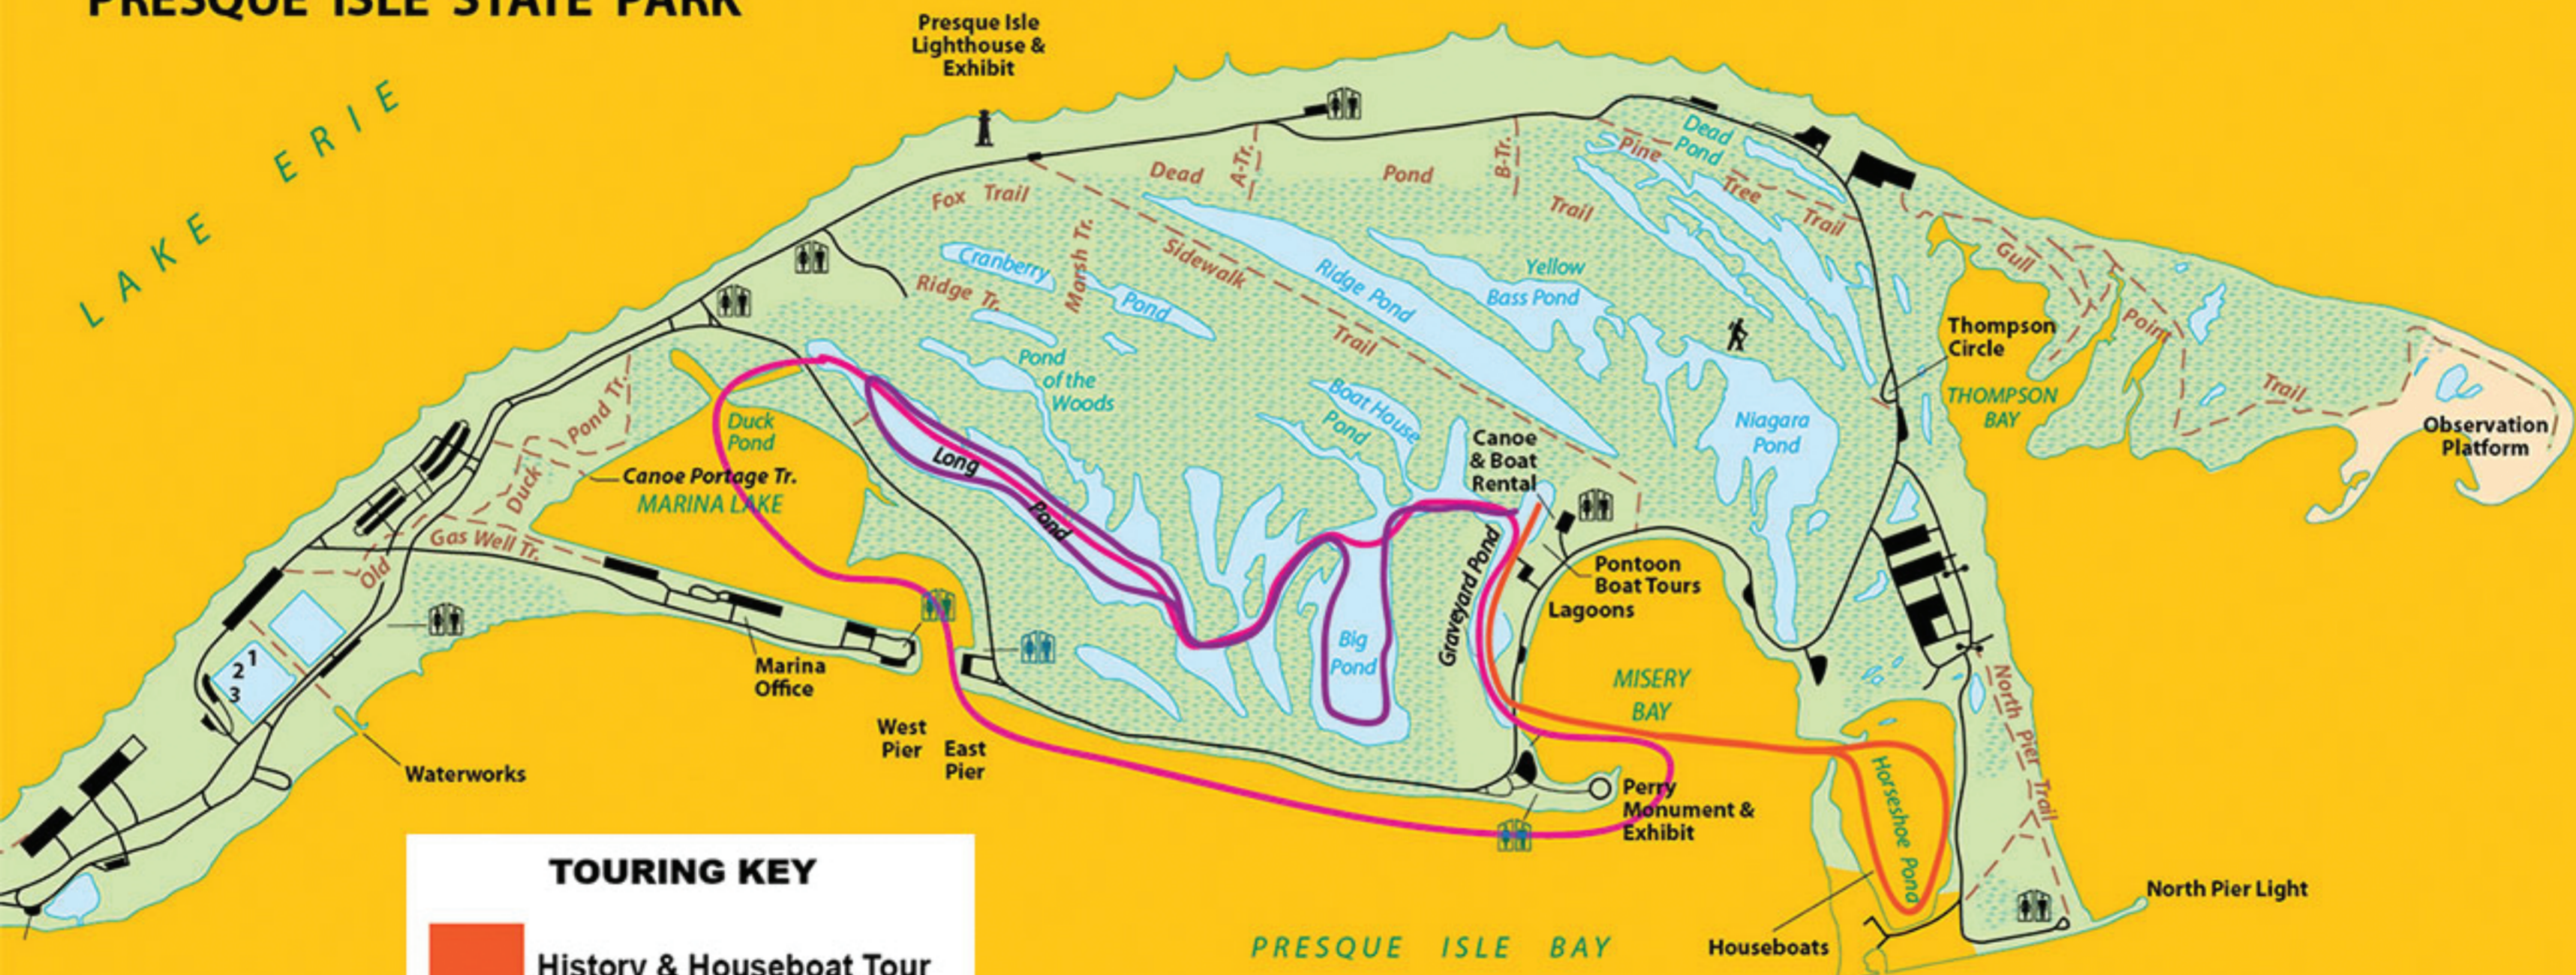

# PRESQUE ISLE STATE PARK

**TOURING KEY**

-  History & Houseboat Tour
-  Eco Kayaking Adventure
-  Presque Isle Bay Loop Tour